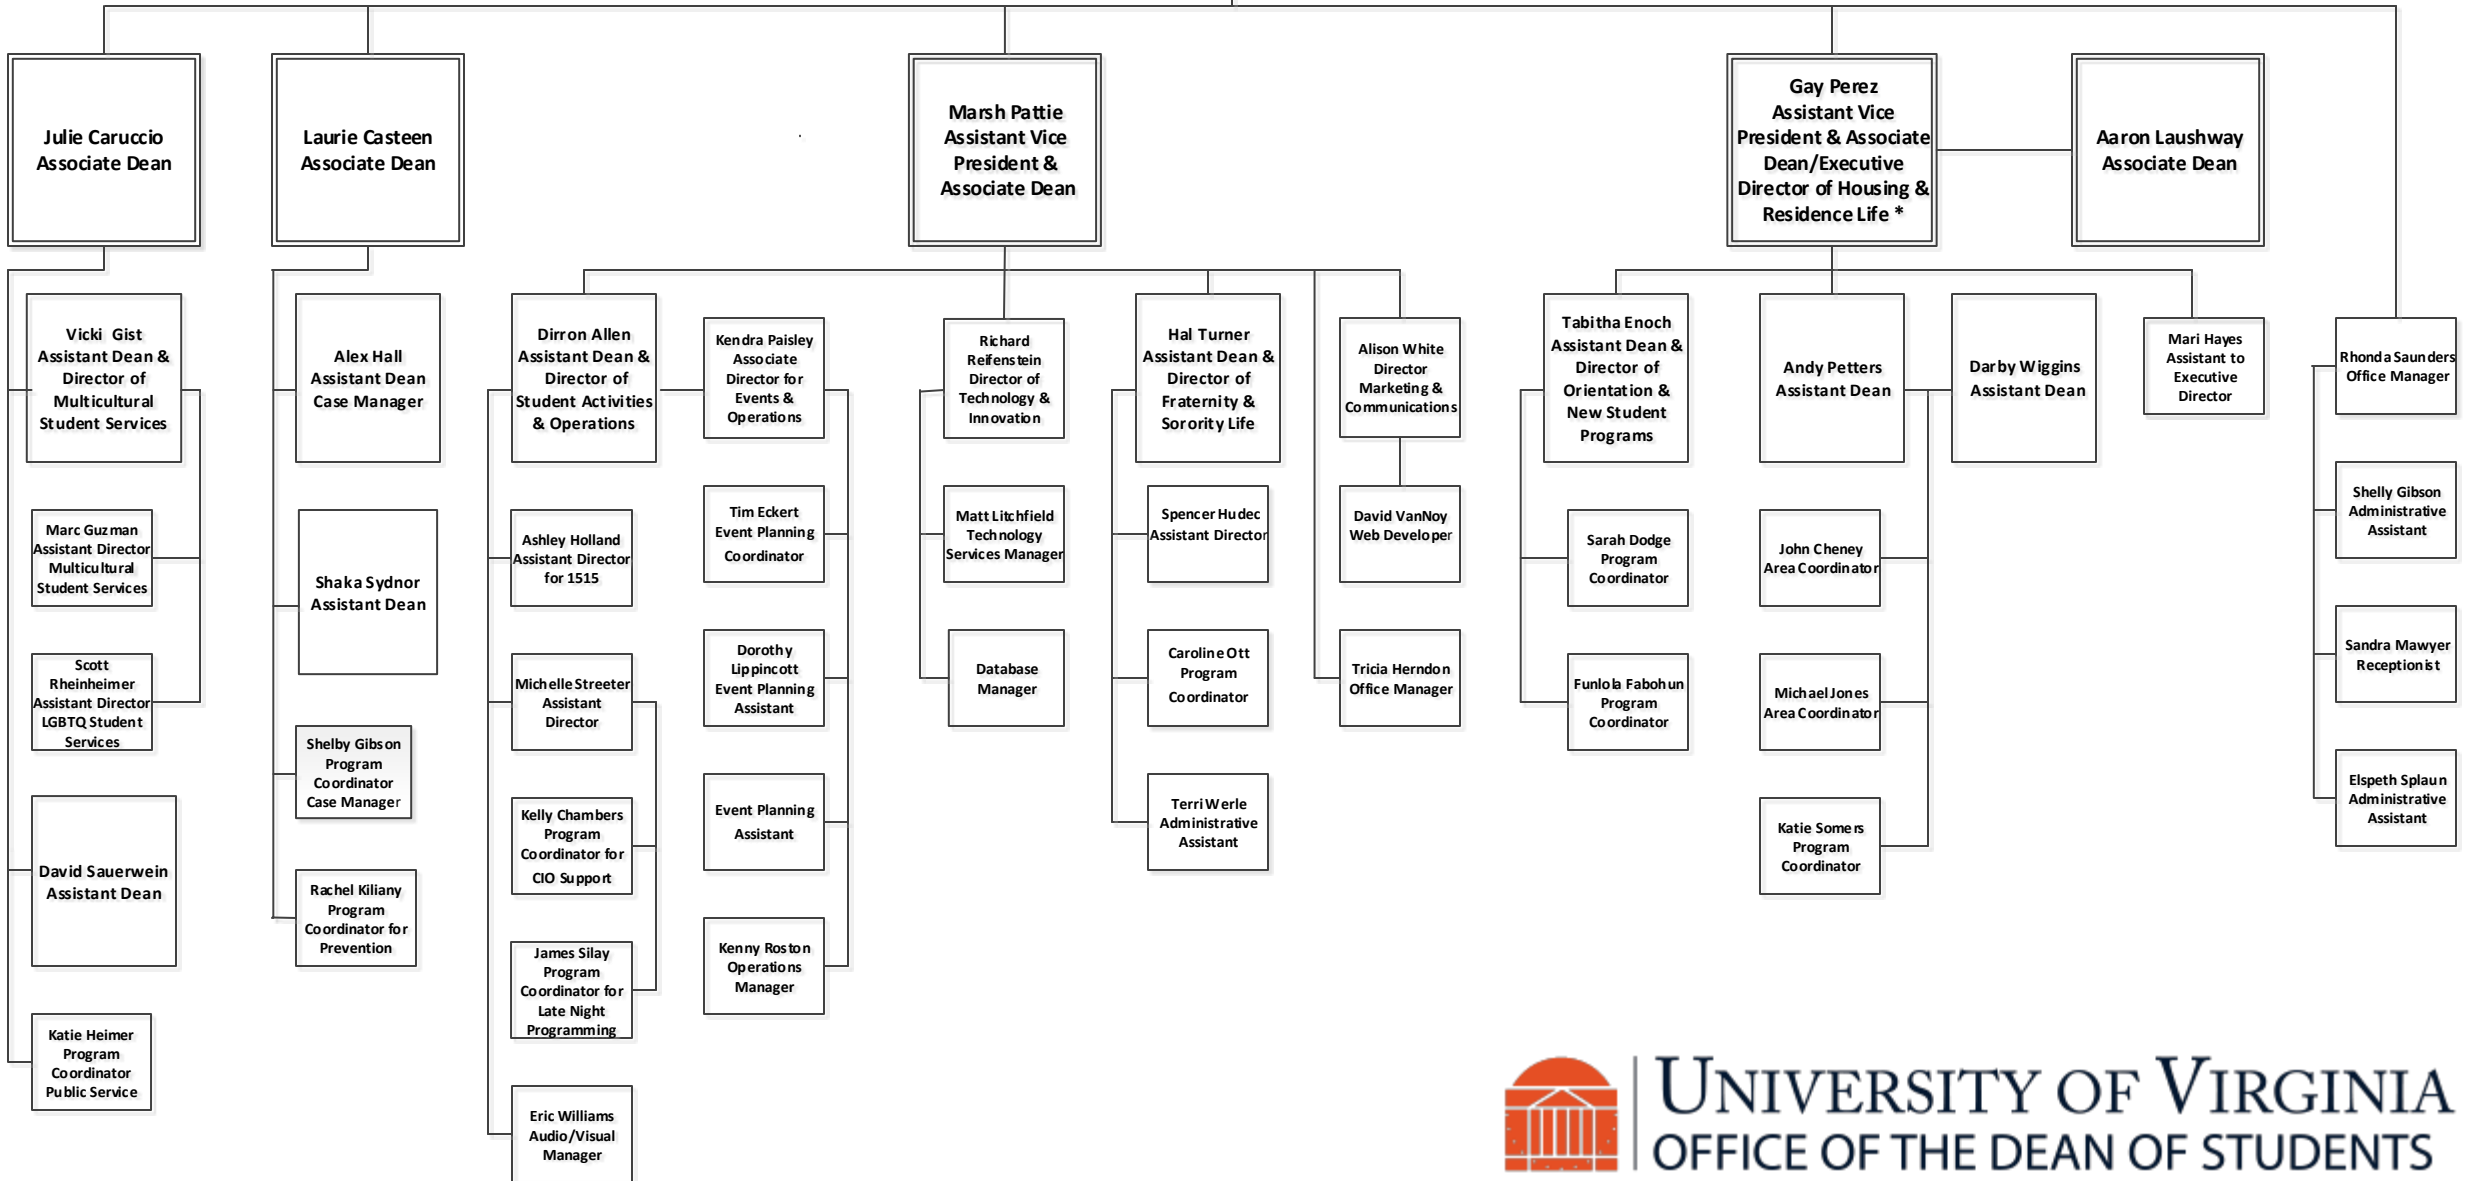

Allen W. Groves
Associate Vice President
& University
Dean of Students

* See separate org chart for complete HRL